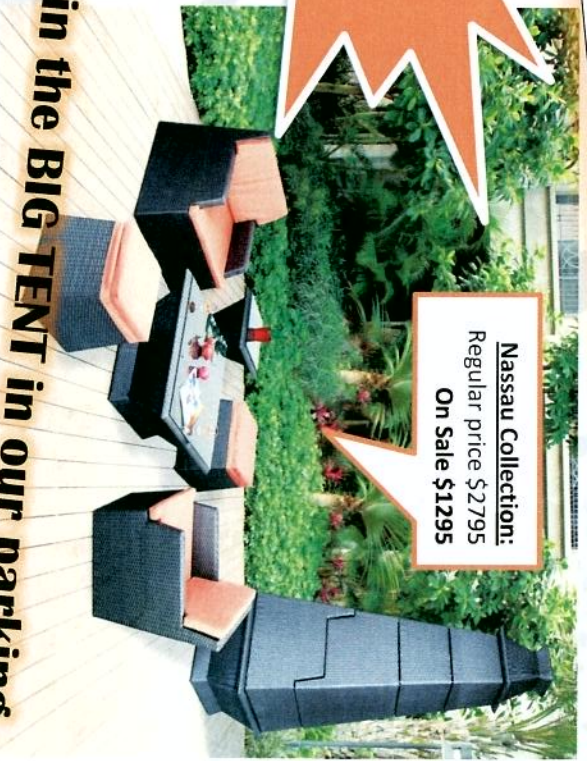

Classic Teak - 12391 No. 5 Road, Richmond, BC 604-241-3942

Why wait for the end of summer to get sale prices???

Come see us for discounts up to 75% off!

Recliner Chair:
Regular price \$1099
On Sale \$499

ANNUAL PRE-SEASON END OF SUMMER SALE APRIL 29 - MAY 1

San Salvador Collection:
Regular price \$1999
On Sale \$999

Formerly at the Fantasy Gardens now in the **BIG TENT** in our parking

UP TO 75% OFF:
- ONE-OF-A-KINDS
- SAMPLES
- DISCONTINUED ITEMS
- 2011 MODELS

Nassau Collection:
Regular price \$2795
On Sale \$1295

**DISCOUNTS OFFERED
ON ALL ITEMS:**
- TEAK
- WICKER
- TEAK & WICKER
- UMBRELLAS

Hours: Fri. April 29th @ 4 - 7:30pm | Sat. April 30th @ 9:30am - 5pm | Sun. May 1st @ 9:30am - 5pm